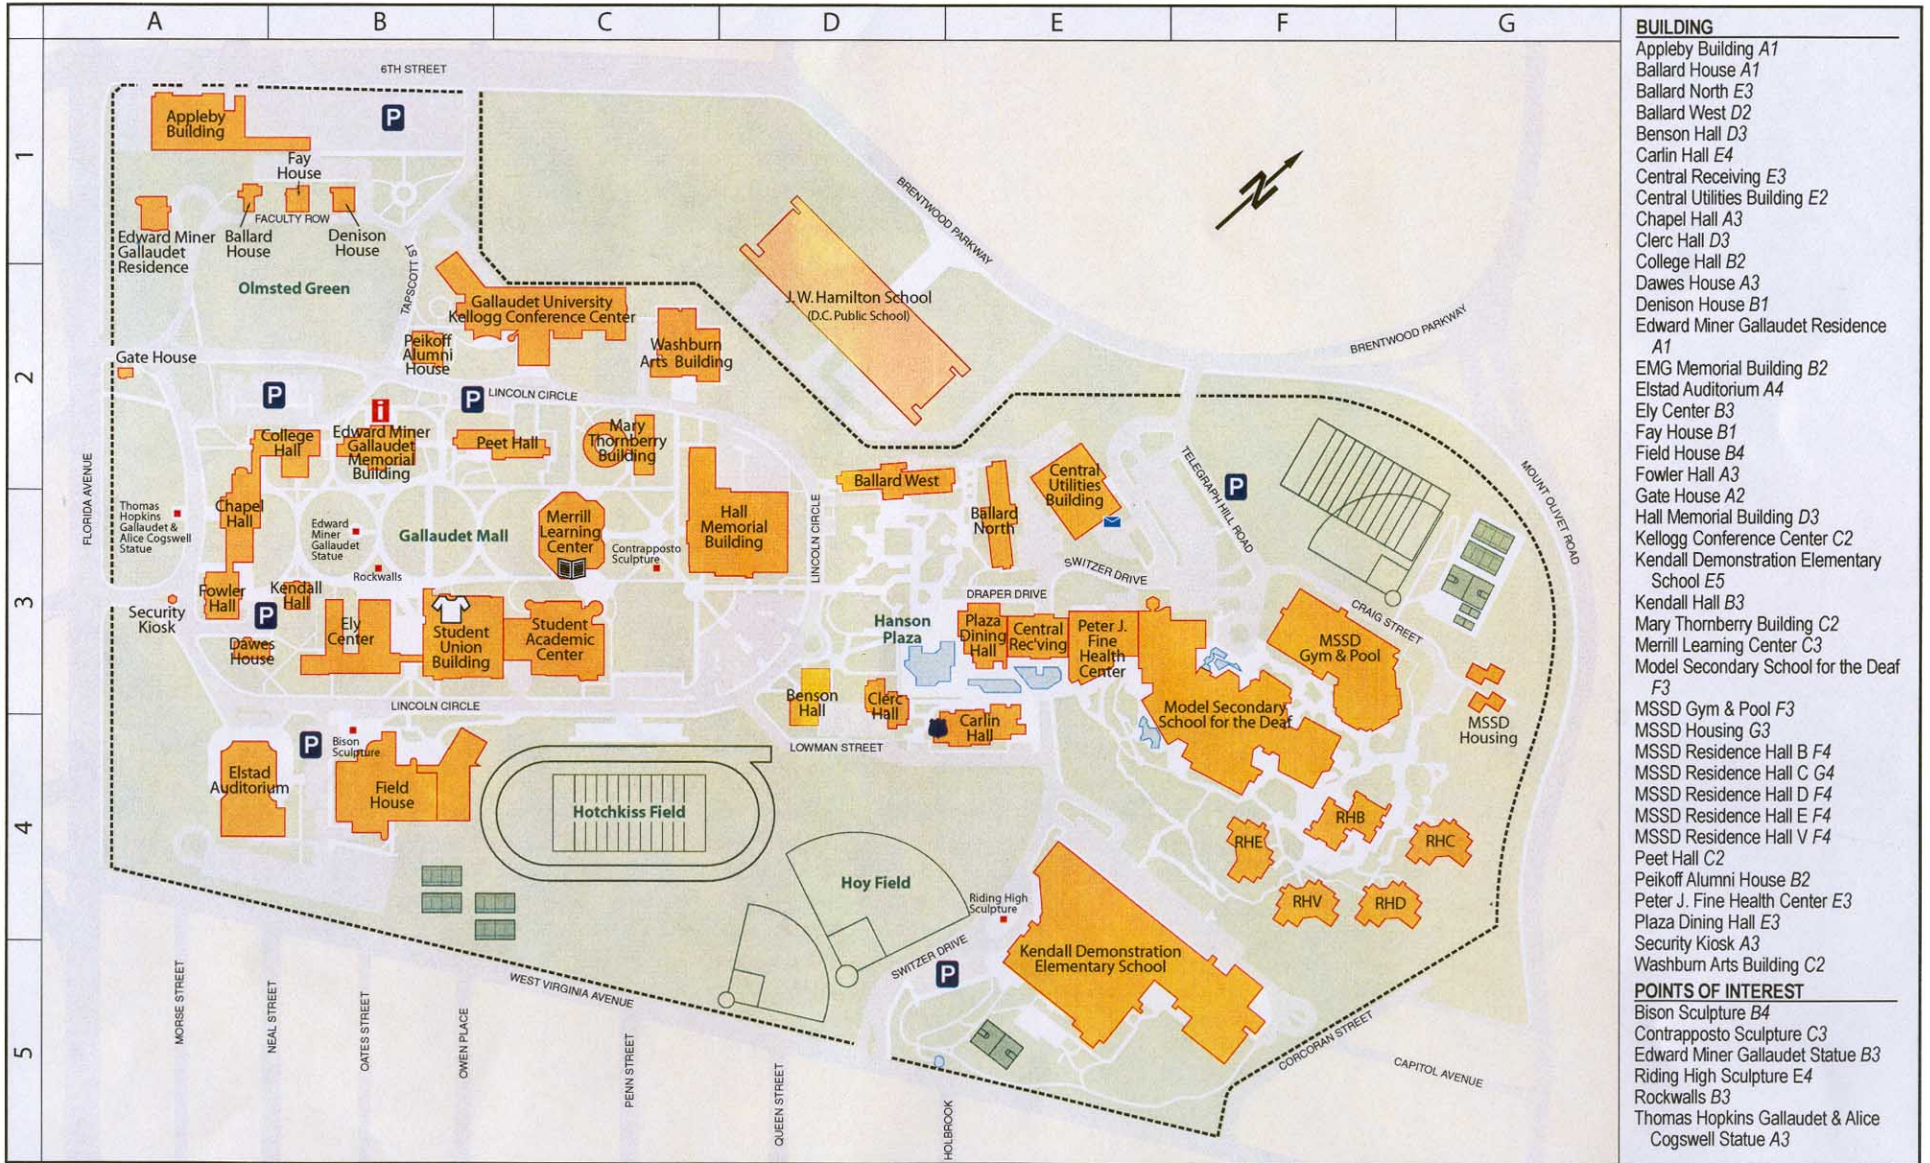

# Gallaudet University Campus Map

800 Florida Avenue, NE, Washington, D.C. 20002-3695

BUILDING	
Appleby Building A1	
Ballard House A1	
Ballard North E3	
Ballard West D2	
Benson Hall D3	
Carlin Hall E4	
Central Receiving E3	
Central Utilities Building E2	
Chapel Hall A3	
Clerc Hall D3	
College Hall B2	
Dawes House A3	
Denison House B1	
Edward Miner Gallaudet Residence A1	
EMG Memorial Building B2	
Eldstad Auditorium A4	
Ely Center B3	
Fay House B1	
Field House B4	
Fowler Hall A3	
Gate House A2	
Hall Memorial Building D3	
Kellogg Conference Center C2	
Kendall Demonstration Elementary School E5	
Kendall Hall B3	
Mary Thornberry Building C2	
Merrill Learning Center C3	
Model Secondary School for the Deaf F3	
MSSD Gym & Pool F3	
MSSD Housing G3	
MSSD Residence Hall B F4	
MSSD Residence Hall C G4	
MSSD Residence Hall D F4	
MSSD Residence Hall E F4	
MSSD Residence Hall V F4	
Peet Hall C2	
Peikoff Alumni House B2	
Peter J. Fine Health Center E3	
Plaza Dining Hall E3	
Security Kiosk A3	
Washburn Arts Building C2	
POINTS OF INTEREST	
Bison Sculpture B4	
Contrapposto Sculpture C3	
Edward Miner Gallaudet Statue B3	
Riding High Sculpture E4	
Rockwalls B3	
Thomas Hopkins Gallaudet & Alice Cogswell Statue A3	